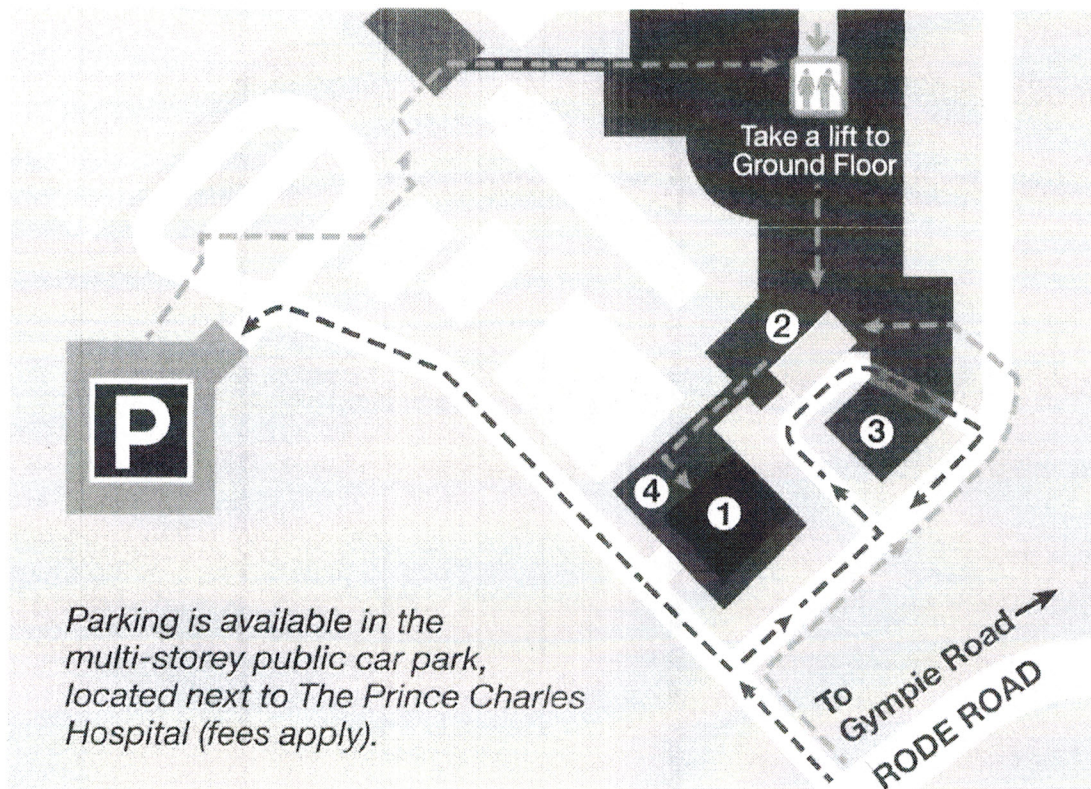

Holy Spirit Sessional Suites are located next to the Breast Health Centre on level 1, Sister Edith Centre.

Using the green lift to level 1, turn right and follow the corridor around to the end. The Sessional Suites are located on your right hand side.

- ① **Breast Health Centre**
- ② **Arnold Janssen Building**  
(HSNPH Medical Centre)
- ③ **Mary Aikenhead Building**  
(Medical Suites South)
- ④ **Sister Edith Centre**  
Level 1: **Breast Health Centre**  
Sessional Suites  
Consulting Suites  
Ground Floor: *Education Centre*  
Lower Ground Floor: *Executive Suites*

- Hospital Reception and drop-off zone
- Brisbane Northside Private Emergency
- The Prince Charles Hospital
- Multi-storey public car park
- Vehicular route
- Pedestrian route